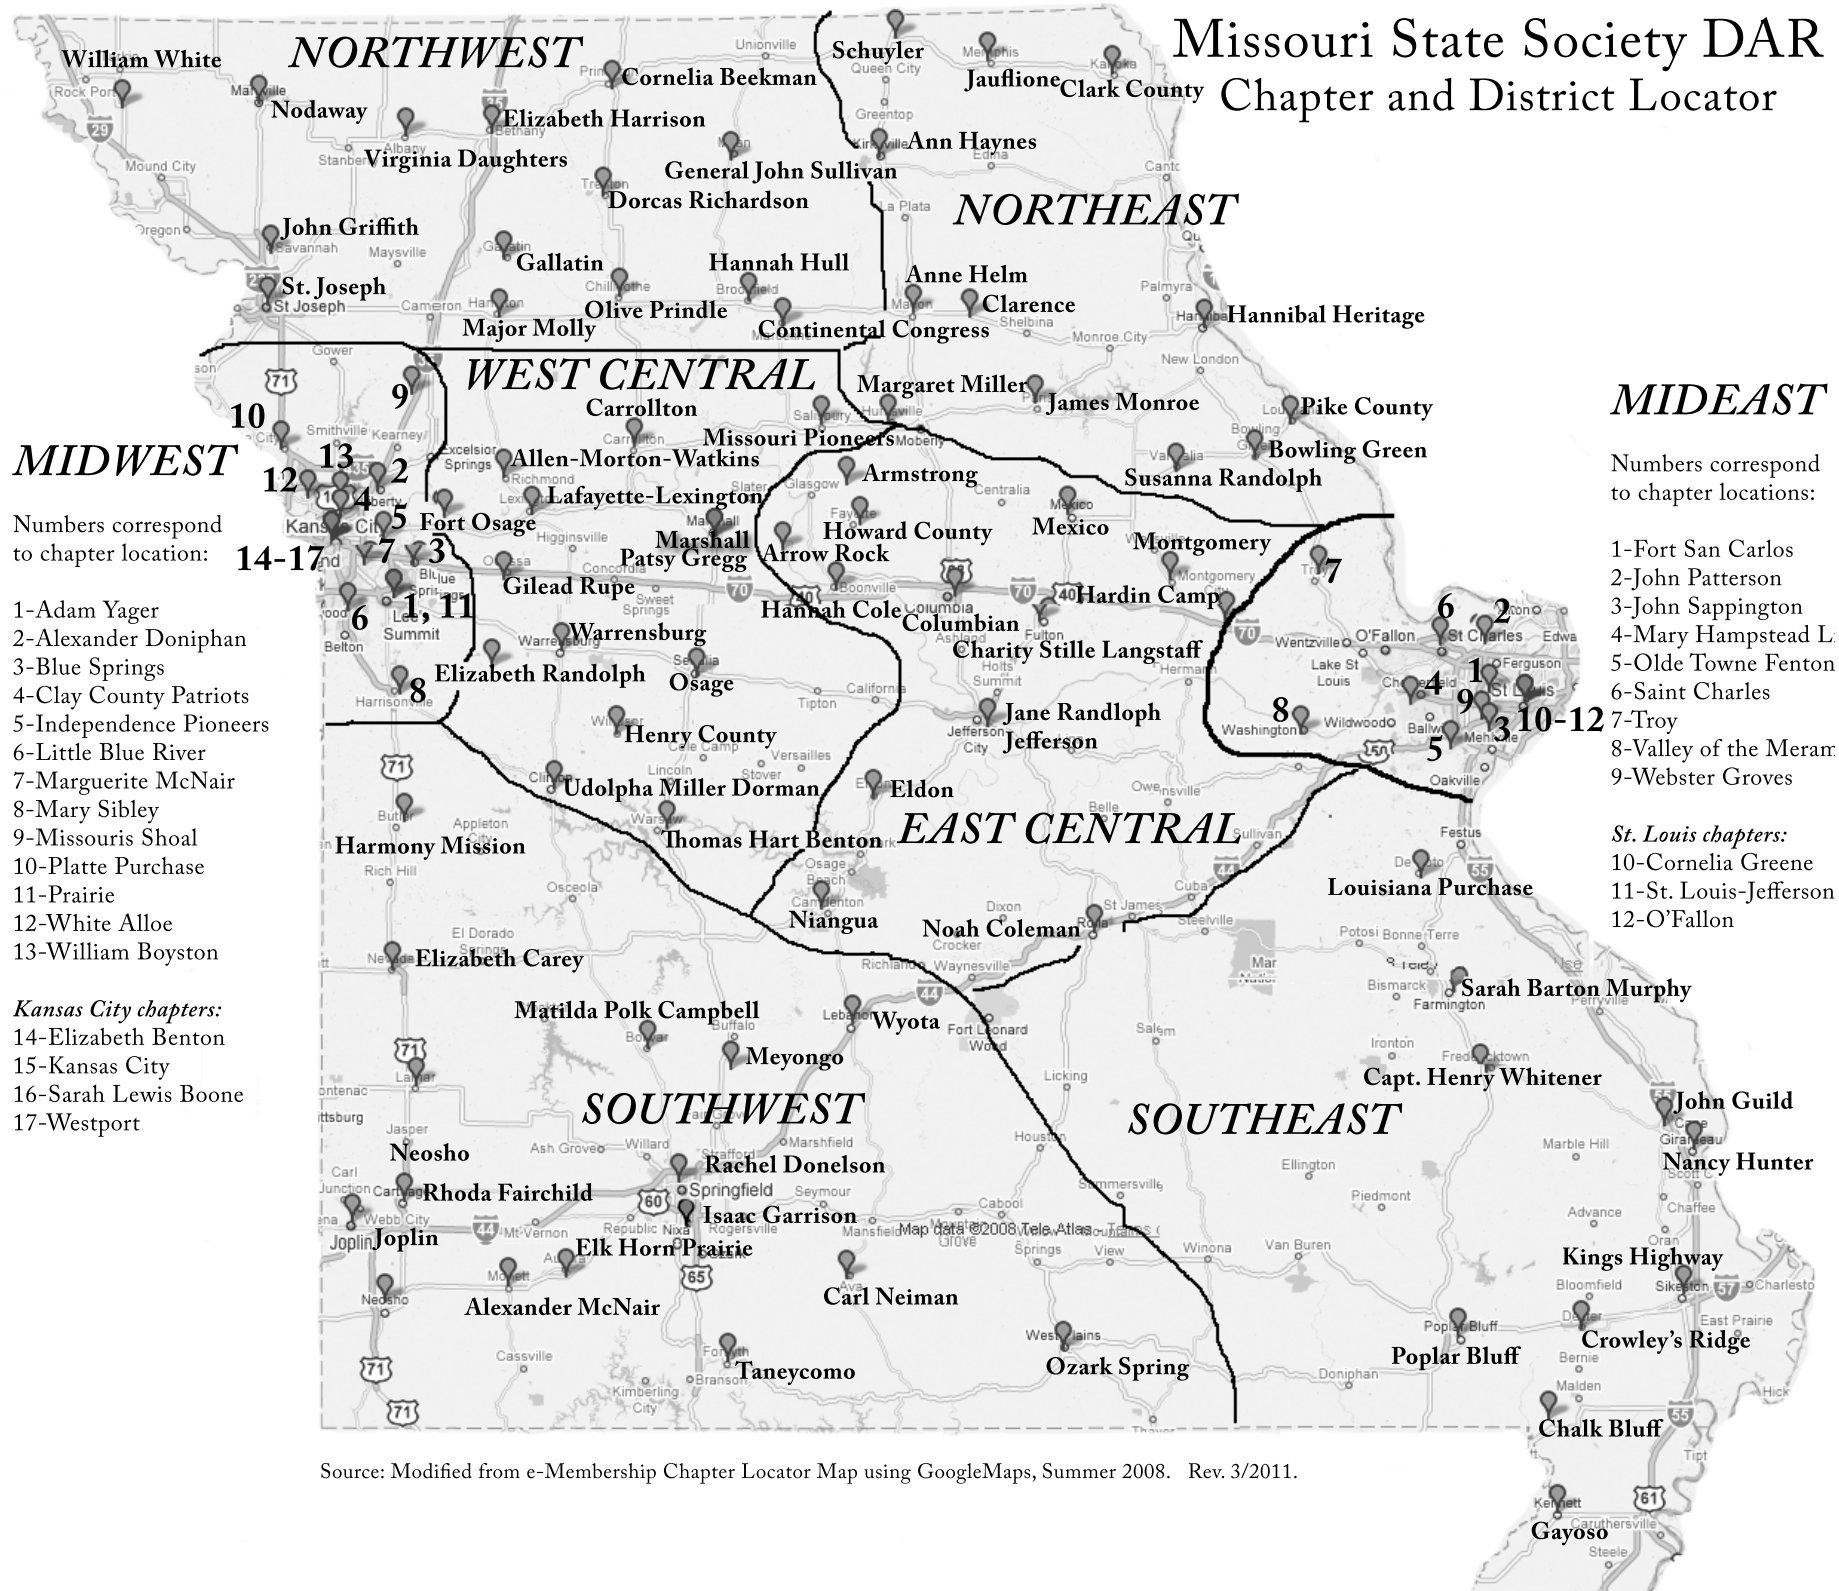

Missouri State Society DAR Clark County Chapter and District Locator

MIDWEST

Numbers correspond to chapter location:

- 1-Adam Yager
- 2-Alexander Doniphan
- 3-Blue Springs
- 4-Clay County Patriots
- 5-Independence Pioneers
- 6-Little Blue River
- 7-Marguerite McNair
- 8-Mary Sibley
- 9-Missouri Shoal
- 10-Platte Purchase
- 11-Prairie
- 12-White Alloe
- 13-William Boyston

- Kansas City chapters:*
- 14-Elizabeth Benton
 - 15-Kansas City
 - 16-Sarah Lewis Boone
 - 17-Westport

MIDEAST

Numbers correspond to chapter locations:

- 1-Fort San Carlos
- 2-John Patterson
- 3-John Sappington
- 4-Mary Hampstead L.
- 5-Olde Towne Fenton
- 6-Saint Charles
- 7-Troy
- 8-Valley of the Meram
- 9-Webster Groves

- St. Louis chapters:*
- 10-Cornelia Greene
 - 11-St. Louis-Jefferson
 - 12-O'Fallon

Source: Modified from e-Membership Chapter Locator Map using GoogleMaps, Summer 2008. Rev. 3/2011.