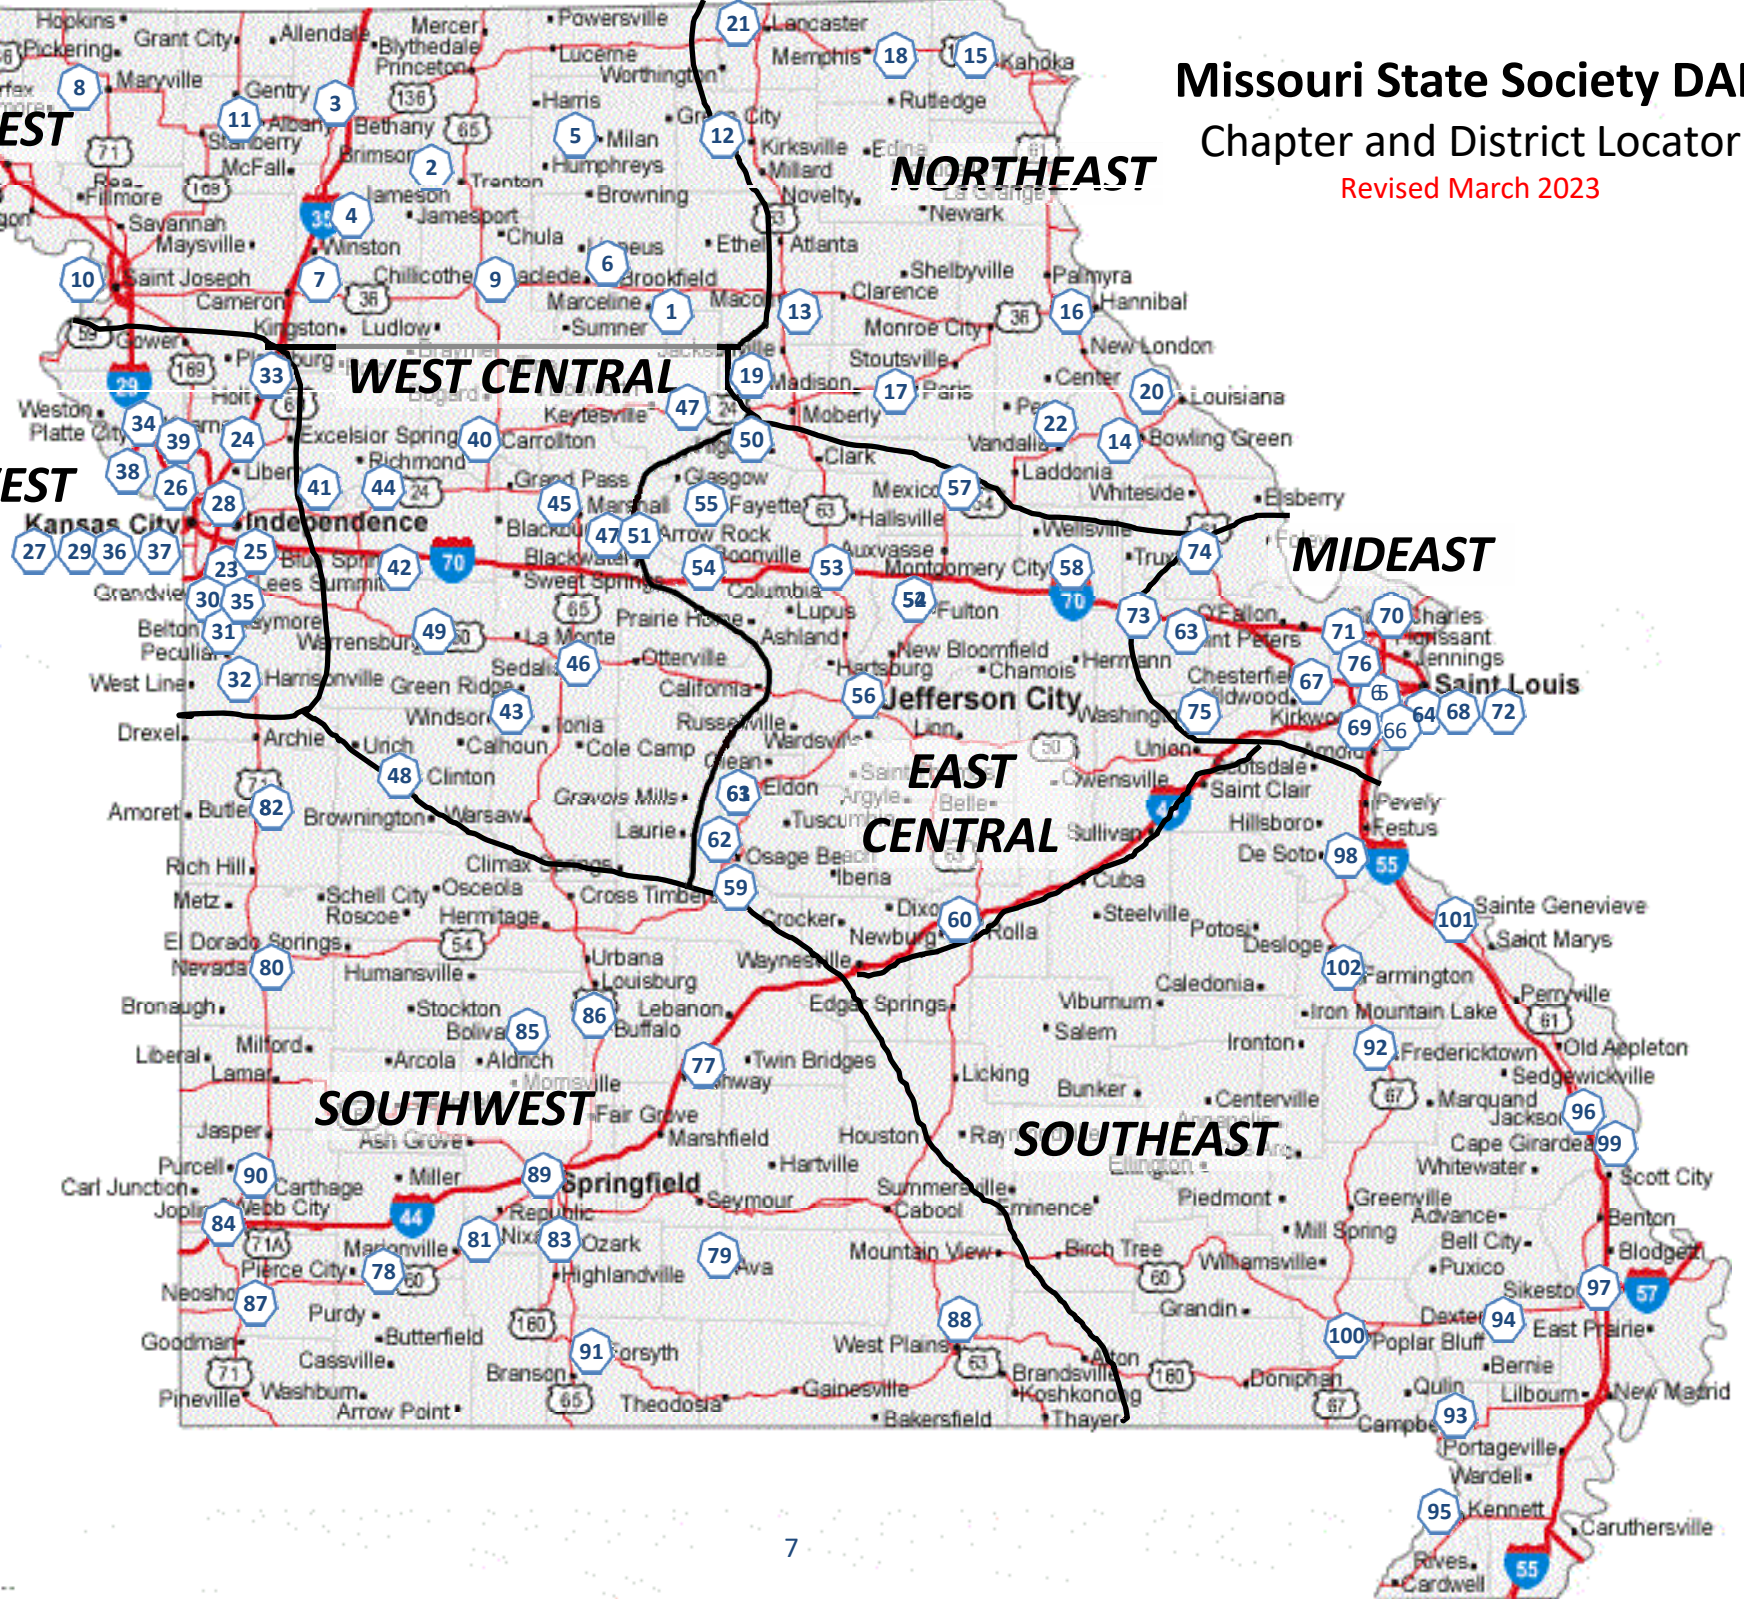

Missouri State Society DAR Chapter and District Locator

Revised March 2023

NORTHWEST

NORTHEAST

WEST CENTRAL

MIDWEST

MIDEAST

EAST CENTRAL

SOUTHWEST

SOUTHEAST

Missouri State Society DAR

Chapter and District Locator

Key #	Chapter	Charter City
NORTHWEST DISTRICT		
1	Continental Congress	Marceline
2	Dorcas Richardson	Trenton
3	Elizabeth Harrison	Bethany
4	Gallatin	Gallatin
5	General John Sullivan	Milan
6	Hannah Hull	Brookfield
7	Major Molly	Hamilton
8	Nodaway	Maryville
9	Olive Prindle	Chillicothe
10	St. Joseph	St Joseph
11	Virginia Daughters	Albany
NORTHEAST DISTRICT		
12	Ann Haynes	Kirksville
13	Anne Helm	Macon
14	Bowling Green	Bowling Green
15	Clark County	Kahoka
16	Hannibal Heritage	Hannibal
17	James Monroe	Paris
18	Jauflione	Memphis
19	Margaret Miller	Huntsville
20	Pike County	Louisiana
21	Schuyler	Lancaster
22	Susanna Randolph	Vandalia
MIDWEST DISTRICT		
23	Adam Yager	Lake Lotawana
24	Alexander Doniphan	Liberty
25	Blue Springs	Blue Springs

Key #	Chapter	Charter City
MIDWEST DISTRICT (Cont'd)		
26	Clay County Patriots	North Kansas City
27	Elizabeth Benton	Kansas City
28	Independence Pioneers	Independence
29	Kansas City	Kansas City
30	Little Blue River	Grandview
31	Marguerite Mc Nair	Raytown
32	Mary Sibley	Harrisonville
33	Missouris Shoal	Lathrop
34	Platte Purchase	Platte City
35	Prairie	Lees Summit
36	Sarah Lewis Boone	Kansas City
37	Westport	Kansas City
38	White Alloe	Parkville
39	William Boydston	Gladstone
WEST CENTRAL DISTRICT		
40	Carrollton	Carrollton
41	Fort Osage	Sibley
42	Gilead Rupe	Odessa
43	Henry County	Windsor
44	Lafayette-Lexington	Lexington
45	Marshall	Marshall
46	Osage	Sedalia
47	Patsy Gregg	Napton
48	Udolpha Miller Dorman	Clinton
49	Warrensburg	Warrensburg